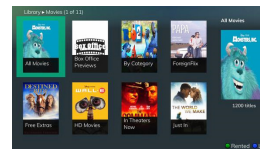

Enjoy these TV features!

ReStart & Pause Live TV

ReStart or pause a program that is already in progress.

MyTVs App

View content, manage DVR, view channel guides, & voice recognition.

On Demand

Instant access to a variety of FREE Movies and TV Shows.